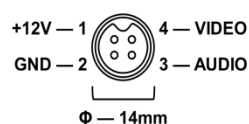

Specifications:

Model	AC-0HP-TWH
CCD or CMOS	1/3" CMOS 720P
Resolution	1.00 Mega Pixel
Effective Pixels	1280Hx720V
TV System	PAL / NTSC (Optional Before Factory)
Auto Control	Auto Gain Control, Back Light Compensation White Balance, Electronic Shutter
Image Mirror	Optional Before Factory
Lens	f=2.8mm Default, View Angle 89degree, Optional 3.6, 6.0mm
Light Sensitivity	0.01 Lux @ F1.2
Infrared Spectrum	Infrared-Sensitive
Infrared LED Range	Null
Auto IR control	Null
Signal to Noise Ratio	SNR>50 dB, (AGC Close)
Video Output	1V p-p, 75Ω,
Audio Output	Null
Power Consumption	DC 12V±5%, 90mA, 1.0W
A / V, Power Interface	Aviation, 4PIN Interface Optional
Adjustment	Horizontal 0; Vertical 0~50
Dimensions	(L x W x H) 35 x 25 x 35 mm
Packing Size	(L x W x H) 70 x 70 x 70 mm
Product Weight	Net: 35 g, All: 200 g
Waterproof	Null
Operating Condition	Temp.: -45°C to +75°C, Humidity<95%
Housing Color	Black Default, Optional Color By Order Quantity

➤ Specifications are subject to change without prior notice

Packing List:

Camera	1
Instruction manual	1
3M Double-Sided Gum	1

Connection: