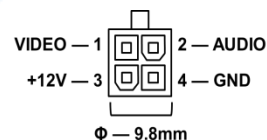

Specifications:

Model	AC-0HP-TWH
CCD or CMOS	1/3" CMOS 720P
Resolution	1.00 Mega Pixel
Effective Pixels	1280Hx720V
TV System	PAL / NTSC (Optional Before Factory)
Auto Control	Auto Gain Control, Back Light Compensation White Balance, Electronic Shutter
Image Mirror	Optional Before Factory
Lens	f=2.8mm Default, View Angle 89degree, Optional 3.6, 6.0mm
Light Sensitivity	0.01 Lux @ F1.2
Infrared Spectrum	Infrared-Sensitive
Infrared LED Range	Null
Auto IR control	Null
Signal to Noise Ratio	SNR>50 dB, (AGC Close)
Video Output	1V p-p, 75Ω,
Audio Output	Null
Power Consumption	DC 12V±5%, 90mA, 1.0W
A / V, Power Interface	Aviation, 4PIN Interface Optional
Adjustment	Horizontal 0; Vertical 0~50
Dimensions	(L x W x H) 35 x 25 x 35 mm
Packing Size	(L x W x H) 70 x 70 x 70 mm
Product Weight	Net: 35 g, All: 200 g
Waterproof	Null
Operating Condition	Temp.: -45°C to +75°C, Humidity<95%
Housing Color	Black Default, Optional Color By Order Quantity

➤ Specifications are subject to change without prior notice

Packing List:

Camera	1
Instruction manual	1
3M Double-Sided Gum	1

Connection: